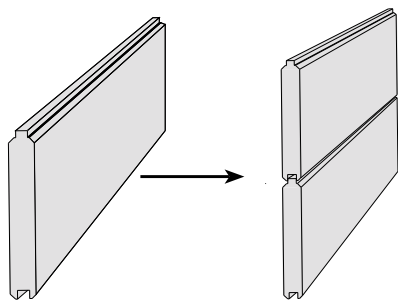

MOSO® bamboo x-treme® fencing

MOSO® Bamboo X-treme® fence boards are solid, Thermo-Density® exterior boards, made from compressed bamboo strips. A special, patented heat-treatment process at 200°C provides MOSO® Bamboo X-treme® the highest durability class possible in the appropriate EU norms and increases the stability and density. The fence boards, with end-match system, are mounted between posts with U-profiles (not provided by MOSO®). Like any untreated tropical hardwood species, when exposed to outdoor conditions, MOSO® Bamboo X-treme® will turn grey over time creating a very natural look.

BO-DTHT301TG (fencing board shape)

O: Oil Woca, B: Bevel (also on ends), F: Flat

Product Code	Grooved	Finish	Edges	Surface	End-match system	Effective width (mm)	Dimensions (mm)
BO-DTHT301TG	Board ends	O	B	F	No	131	1800x137x20