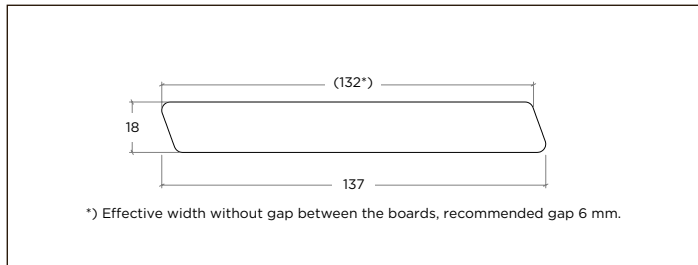

BO-DTHT191G-C-R

(1850 x 155 x 20 mm)

Curved / Brushed

BO-DTHT211G-C-R

(1850 x 178 x 20 mm)

2 Non-slip lines

BO-DTHT171G-AS2/ BO-DTHT171G-01-AS2

(1850 x 137 x 20 mm)

Chevron

BO-DTHT163G-CHV/ BO-DTHT163G-CHV-01

(566 (703) x 137 x 20 mm)

Flat / Flat

BO-DTHT184 / BO-DTHT184-01 / BO-DTC184-01

(1850 x 137 x 18 mm)

MOSO® Bamboo Outdoor Profile drawings

Outdoor Cladding

Rebated profile, Flat

BO-DTHT500G

(1850 x 137 (125) x 18 mm)

Rebated profile, Flat

BO-DTHT505G

(1850 x 75 (63) x 18 mm)

Trapezium profile, Flat

BO-DTHT510

(1850 x 137 (132) x 18 mm)

Trapezium profile, Flat

BO-DTHT515

(1850 x 75 (70) x 18 mm)

Trapezium profile, Flat

BO-DTHT525

(1850 x 75 (70) x 12 mm)

Closed profile, Flat