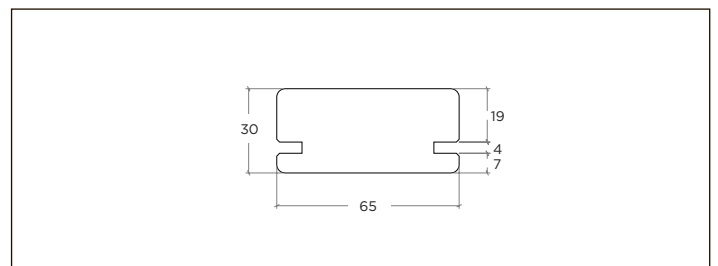

Varibo profile, Flat

BO-DTHT387G

(1850 x 65 x 30 mm)