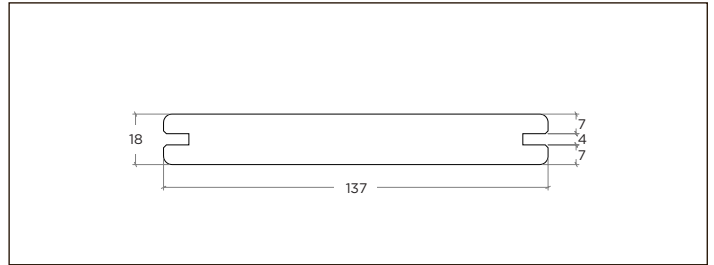

BO-DTHT191G-C-R

(1850 x 155 x 20 mm)

Curved / Brushed

BO-DTHT211G-C-R

(1850 x 178 x 20 mm)

2 Non-slip lines

BO-DTHT171G-AS2/ BO-DTHT171G-01-AS2

(1850 x 137 x 20 mm)

Chevron

BO-DTHT163G-CHV/ BO-DTHT163G-CHV-01

(566 (703) x 137 x 20 mm)

Flat / Flat

BO-DTHT184 / BO-DTHT184-01 / BO-DTC184-01

(1850 x 137 x 18 mm)

MOSO® Bamboo Outdoor Profile drawings

Outdoor Cladding

Rebated profile, Flat

BO-DTHT500G

(1850 x 137 (125) x 18 mm)

Rebated profile, Flat

BO-DTHT505G

(1850 x 75 (63) x 18 mm)

Trapezium profile, Flat

BO-DTHT510