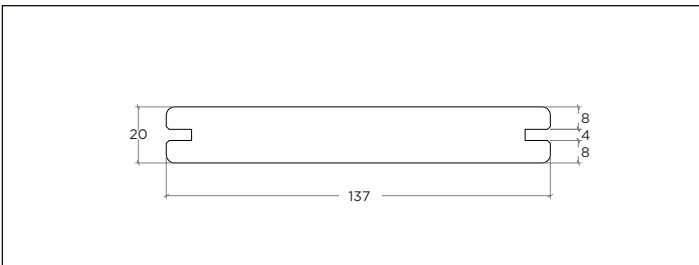

Standard Groove / Flat

BO-DTHT370/ BO-DTHT371/ BO-DTHT371-01
(1850 x 137 x 30 mm)

V-Groove / Flat

BO-DTC181GV-01
(1850 x 137 x 18 mm)

V-Groove / Brushed

BO-DTHT191GV-R/ BO-DTHT191GV-R-01
(1850 x 155 x 20 mm)

V-Groove / Brushed

BO-DTHT231GV-R/ BO-DTHT231GV-R-01
(1850 x 208 x 20 mm)

MOSO® Bamboo Outdoor Profile drawings

Outdoor Decking

Curved

BO-DTHT191G-C/ BO-DTHT191G-C-01/ BO-DTC191G-C

(1850 x 155 x 20 mm)

Curved / Brushed

BO-DTHT191G-C-R

(1850 x 155 x 20 mm)

Curved / Brushed

BO-DTHT211G-C-R

(1850 x 178 x 20 mm)

2 Non-slip lines

BO-DTHT171G-AS2/ BO-DTHT171G-01-AS2

(1850 x 137 x 20 mm)

Chevron

BO-DTHT163G-CHV/ BO-DTHT163G-CHV-01

(566 (703) x 137 x 20 mm)

Flat / Flat

BO-DTHT184 / BO-DTHT184-01 / BO-DTC184-01

(1850 x 137 x 18 mm)

MOSO® Bamboo Outdoor Profile drawings

Outdoor Cladding