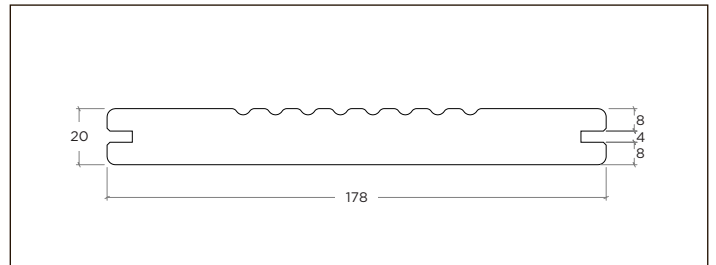

MOSO® Bamboo Outdoor Profile drawings

Outdoor Decking

Standard Groove / Flat

**BO-DTHT170G/ BO-DTHT171G/ BO-DTHT171G-01/
BO-DTHT171G-02/ BO-DTC171G/ BO-DTC171G-01**
(1850 x 137 x 20 mm)

Standard Groove / Flat

**BO-DTHT180G/ BO-DTHT181G/ BO-DTHT181G-01/
BO-DTC181G-01**
(1850 x 137 x 18 mm)

Standard Groove / Flat

BO-DTHT190G/ BO-DTHT191G/ BO-DTHT191G-01
(1850 x 155 x 20 mm)

Standard Groove / Flat

BO-DTHT210G/ BO-DTHT211G/ BO-DTHT211G-01
(1850 x 178 x 20 mm)

Standard Groove / Flat

BO-DTHT370/ BO-DTHT371/ BO-DTHT371-01
(1850 x 137 x 30 mm)

V-Groove / Flat

BO-DTC181GV-01
(1850 x 137 x 18 mm)

V-Groove / Brushed

BO-DTHT191GV-R/ BO-DTHT191GV-R-01
(1850 x 155 x 20 mm)

BO-DTHT191G-C-R

(1850 x 155 x 20 mm)

Curved / Brushed

BO-DTHT211G-C-R

(1850 x 178 x 20 mm)

2 Non-slip lines

BO-DTHT171G-AS2/ BO-DTHT171G-01-AS2

(1850 x 137 x 20 mm)