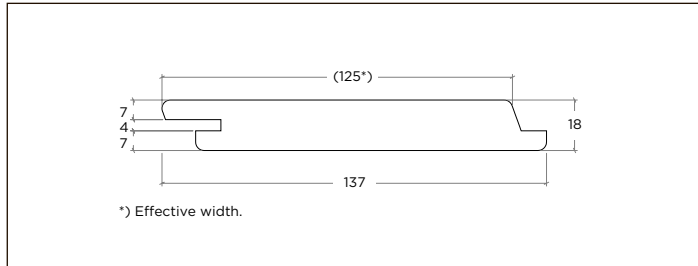

BO-DTHT191G-C-R

(1850 x 155 x 20 mm)

Curved / Brushed

BO-DTHT211G-C-R

(1850 x 178 x 20 mm)

2 Non-slip lines

BO-DTHT171G-AS2/ BO-DTHT171G-01-AS2

(1850 x 137 x 20 mm)

Chevron

BO-DTHT163G-CHV/ BO-DTHT163G-CHV-01

(566 (703) x 137 x 20 mm)

Flat / Flat

BO-DTHT184 / BO-DTHT184-01 / BO-DTC184-01

(1850 x 137 x 18 mm)

MOSO® Bamboo Outdoor Profile drawings

Outdoor Cladding

Rebated profile, Flat

BO-DTHT500G

(1850 x 137 (125) x 18 mm)

Rebated profile, Flat

BO-DTHT505G

(1850 x 75 (63) x 18 mm)

Trapezium profile, Flat

BO-DTHT510