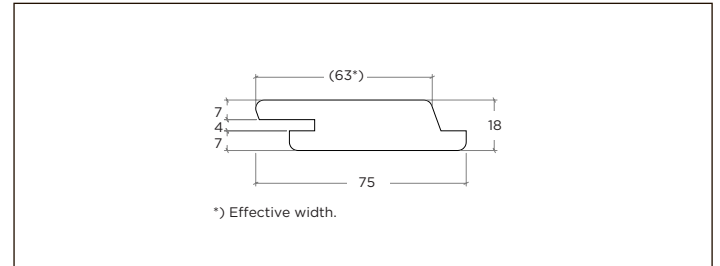

Rebated profile, Flat

BO-DTHT500G

(1850 x 137 (125) x 18 mm)

Rebated profile, Flat

BO-DTHT505G

(1850 x 75 (63) x 18 mm)

Trapezium profile, Flat

BO-DTHT510