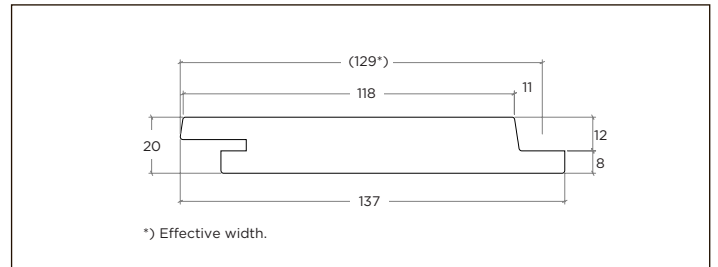

BO-DTHT186G

(1850 x 100 x 18 mm)

Varibo profile, Flat

BO-DTHT185G

(1850 x 137 x 18 mm)

Varibo profile, Flat

BO-DTHT218G

(1850 x 178 x 18 mm)

Varibo profile, Flat

BO-DTHT387G

(1850 x 65 x 30 mm)

MOSO® Bamboo Outdoor Profile drawings

Outdoor Cladding

Varibo profile, Flat

BO-DTHT386G

(1850 x 100 x 30 mm)

Single Rhombus profile, Flat

BO-DTHT520G-1

(1850 x 137 (129) x 20 mm)

Double Rhombus profile, Flat with 1 groove

BO-DTHT520G-2

(1850 x 137 (129) x 20 mm)

Triple Rhombus profile, Flat with two grooves

BO-DTHT520G