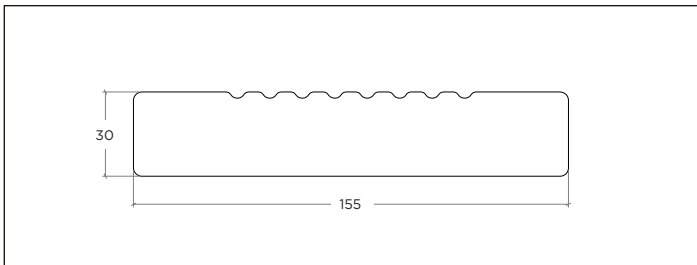

MOSO® Bamboo Outdoor Profile drawings

Outdoor Decking

Standard Groove / Flat

**BO-DTHT170G/ BO-DTHT171G/ BO-DTHT171G-01/
BO-DTHT171G-02/ BO-DTC171G/ BO-DTC171G-01**
(1850 x 137 x 20 mm)

Standard Groove / Flat

**BO-DTHT180G/ BO-DTHT181G/ BO-DTHT181G-01/
BO-DTC181G-01**
(1850 x 137 x 18 mm)

Standard Groove / Flat

BO-DTHT190G/ BO-DTHT191G/ BO-DTHT191G-01
(1850 x 155 x 20 mm)

Standard Groove / Flat

BO-DTHT210G/ BO-DTHT211G/ BO-DTHT211G-01
(1850 x 178 x 20 mm)

Standard Groove / Flat

BO-DTHT370/ BO-DTHT371/ BO-DTHT371-01
(1850 x 137 x 30 mm)

V-Groove / Flat

BO-DTC181GV-01
(1850 x 137 x 18 mm)

V-Groove / Brushed

BO-DTHT191GV-R/ BO-DTHT191GV-R-01
(1850 x 155 x 20 mm)

(1800 x 137 (131) x 20 mm)