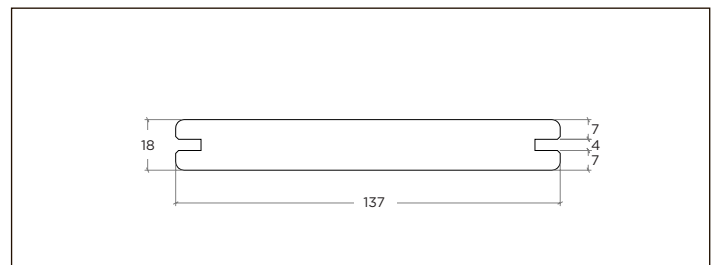

(1850 x 155 (142.5) x 18 mm)

Cinco Closed profile, Flat with false groove

BO-DTHT550

(1850 x 155 (142.5) x 18 mm)

Varibo profile, Flat

BO-DTHT187G

(1850 x 65 x 18 mm)

Varibo profile, Flat

BO-DTHT186G

(1850 x 100 x 18 mm)

Varibo profile, Flat

BO-DTHT185G

(1850 x 137 x 18 mm)

Varibo profile, Flat

BO-DTHT218G

(1850 x 178 x 18 mm)

Varibo profile, Flat

BO-DTHT387G

(1850 x 65 x 30 mm)

MOSO® Bamboo Outdoor Profile drawings

Outdoor Cladding

Varibo profile, Flat

BO-DTHT386G

(1850 x 100 x 30 mm)