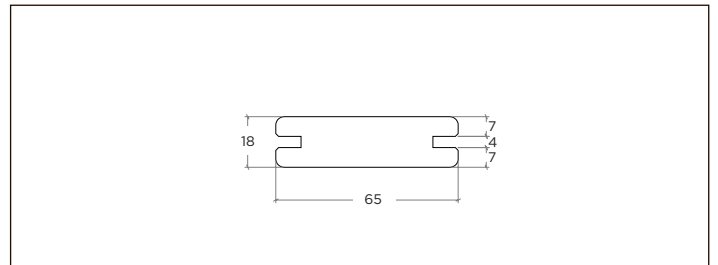

(1850 x 155 (142.5) x 18 mm)

Cinco Closed profile, Flat with false groove

BO-DTHT550

(1850 x 155 (142.5) x 18 mm)

Varibo profile, Flat

BO-DTHT187G

(1850 x 65 x 18 mm)

Varibo profile, Flat

BO-DTHT186G

(1850 x 100 x 18 mm)

Varibo profile, Flat

BO-DTHT185G

(1850 x 137 x 18 mm)

Varibo profile, Flat

BO-DTHT218G

(1850 x 178 x 18 mm)