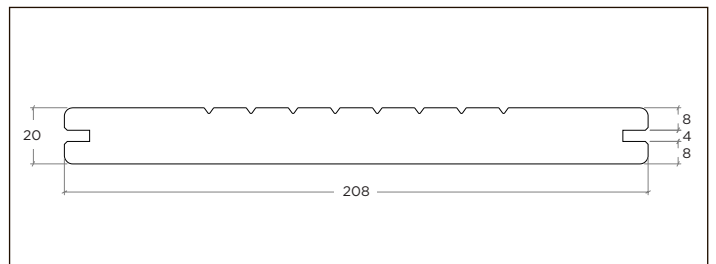

**BO-DTHT180G/ BO-DTHT181G/ BO-DTHT181G-01/
BO-DTC181G-01**
(1850 x 137 x 18 mm)

Standard Groove / Flat

BO-DTHT190G/ BO-DTHT191G/ BO-DTHT191G-01
(1850 x 155 x 20 mm)

Standard Groove / Flat

BO-DTHT210G/ BO-DTHT211G/ BO-DTHT211G-01
(1850 x 178 x 20 mm)

Standard Groove / Flat

BO-DTHT370/ BO-DTHT371/ BO-DTHT371-01
(1850 x 137 x 30 mm)

V-Groove / Flat

BO-DTC181GV-01
(1850 x 137 x 18 mm)

V-Groove / Brushed

BO-DTHT191GV-R/ BO-DTHT191GV-R-01
(1850 x 155 x 20 mm)

V-Groove / Brushed

BO-DTHT231GV-R/ BO-DTHT231GV-R-01
(1850 x 208 x 20 mm)

MOSO® Bamboo Outdoor Profile drawings

Outdoor Decking

Curved

BO-DTHT191G-C/ BO-DTHT191G-C-01/ BO-DTC191G-C

(1850 x 155 x 20 mm)

Curved / Brushed

BO-DTHT191G-C-R

(1850 x 155 x 20 mm)

Curved / Brushed

BO-DTHT211G-C-R

(1850 x 178 x 20 mm)

2 Non-slip lines

BO-DTHT171G-AS2/ BO-DTHT171G-01-AS2

(1850 x 137 x 20 mm)