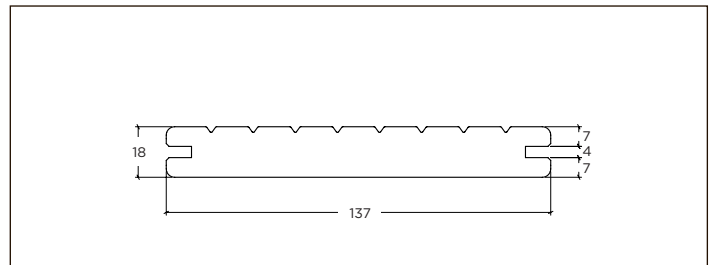

MOSO® Bamboo Outdoor Profile drawings

Outdoor Decking

Standard Groove / Flat

**BO-DTHT170G/ BO-DTHT171G/ BO-DTHT171G-01/
BO-DTHT171G-02/ BO-DTC171G/ BO-DTC171G-01**
(1850 x 137 x 20 mm)

Standard Groove / Flat

**BO-DTHT180G/ BO-DTHT181G/ BO-DTHT181G-01/
BO-DTC181G-01**
(1850 x 137 x 18 mm)

Standard Groove / Flat

BO-DTHT190G/ BO-DTHT191G/ BO-DTHT191G-01
(1850 x 155 x 20 mm)

Standard Groove / Flat

BO-DTHT210G/ BO-DTHT211G/ BO-DTHT211G-01
(1850 x 178 x 20 mm)

Standard Groove / Flat

BO-DTHT370/ BO-DTHT371/ BO-DTHT371-01
(1850 x 137 x 30 mm)

V-Groove / Flat

BO-DTC181GV-01
(1850 x 137 x 18 mm)

V-Groove / Brushed

BO-DTHT191GV-R/ BO-DTHT191GV-R-01
(1850 x 155 x 20 mm)

BO-DTHT191G-C-R

(1850 x 155 x 20 mm)

Curved / Brushed

BO-DTHT211G-C-R

(1850 x 178 x 20 mm)

2 Non-slip lines

BO-DTHT171G-AS2/ BO-DTHT171G-01-AS2

(1850 x 137 x 20 mm)