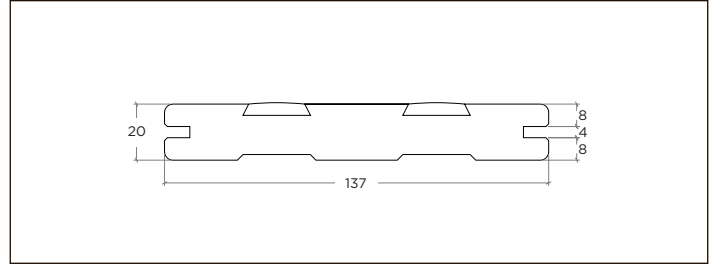

Standard Groove / Flat

BO-DTHT370/ BO-DTHT371/ BO-DTHT371-01
(1850 x 137 x 30 mm)

V-Groove / Flat

BO-DTC181GV-01
(1850 x 137 x 18 mm)

V-Groove / Brushed

BO-DTHT191GV-R/ BO-DTHT191GV-R-01
(1850 x 155 x 20 mm)

V-Groove / Brushed

BO-DTHT231GV-R/ BO-DTHT231GV-R-01
(1850 x 208 x 20 mm)

MOSO® Bamboo Outdoor Profile drawings

Outdoor Decking

Curved

BO-DTHT191G-C/ BO-DTHT191G-C-01/ BO-DTC191G-C

(1850 x 155 x 20 mm)

Curved / Brushed

BO-DTHT191G-C-R

(1850 x 155 x 20 mm)

Curved / Brushed

BO-DTHT211G-C-R

(1850 x 178 x 20 mm)

2 Non-slip lines

BO-DTHT171G-AS2/ BO-DTHT171G-01-AS2

(1850 x 137 x 20 mm)

Chevron

BO-DTHT163G-CHV/ BO-DTHT163G-CHV-01

(566 (703) x 137 x 20 mm)

Flat / Flat

BO-DTHT184 / BO-DTHT184-01 / BO-DTC184-01

(1850 x 137 x 18 mm)

MOSO® Bamboo Outdoor Profile drawings

Outdoor Cladding