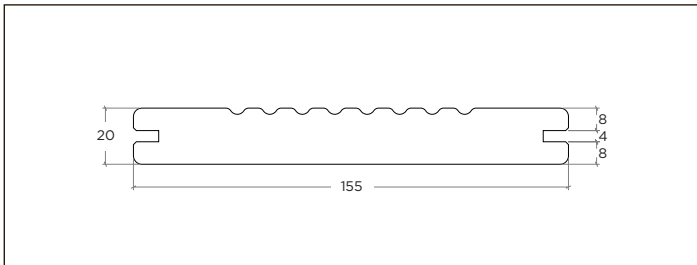

MOSO® Bamboo Outdoor Profile drawings

Outdoor Decking

Standard Groove / Flat

**BO-DTHT170G/ BO-DTHT171G/ BO-DTHT171G-01/
BO-DTHT171G-02/ BO-DTC171G/ BO-DTC171G-01**
(1850 x 137 x 20 mm)

Standard Groove / Flat

**BO-DTHT180G/ BO-DTHT181G/ BO-DTHT181G-01/
BO-DTC181G-01**
(1850 x 137 x 18 mm)

Standard Groove / Flat

BO-DTHT190G/ BO-DTHT191G/ BO-DTHT191G-01
(1850 x 155 x 20 mm)

Standard Groove / Flat

BO-DTHT210G/ BO-DTHT211G/ BO-DTHT211G-01
(1850 x 178 x 20 mm)

Standard Groove / Flat

BO-DTHT370/ BO-DTHT371/ BO-DTHT371-01
(1850 x 137 x 30 mm)

V-Groove / Flat

BO-DTC181GV-01
(1850 x 137 x 18 mm)

V-Groove / Brushed

BO-DTHT191GV-R/ BO-DTHT191GV-R-01
(1850 x 155 x 20 mm)

(1850 x 155 (142.5) x 18 mm)

Cinco Closed profile, Flat with false groove

BO-DTHT550

(1850 x 155 (142.5) x 18 mm)

Varibo profile, Flat

BO-DTHT187G

(1850 x 65 x 18 mm)

Varibo profile, Flat