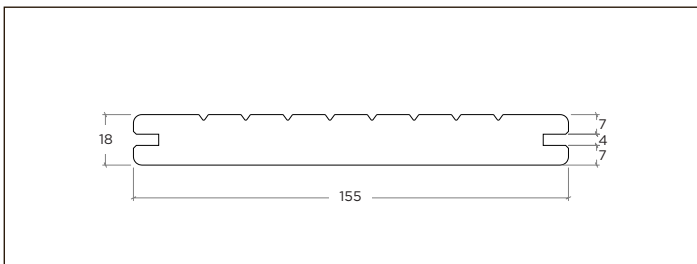

**BO-DTHT180G/ BO-DTHT181G/ BO-DTHT181G-01/
BO-DTC181G-01**
(1850 x 137 x 18 mm)

Standard Groove / Flat

BO-DTHT190G/ BO-DTHT191G/ BO-DTHT191G-01
(1850 x 155 x 20 mm)

Standard Groove / Flat

BO-DTHT210G/ BO-DTHT211G/ BO-DTHT211G-01
(1850 x 178 x 20 mm)

Standard Groove / Flat

BO-DTHT370/ BO-DTHT371/ BO-DTHT371-01
(1850 x 137 x 30 mm)

V-Groove / Flat

BO-DTC181GV-01
(1850 x 137 x 18 mm)

V-Groove / Brushed

BO-DTHT191GV-R/ BO-DTHT191GV-R-01
(1850 x 155 x 20 mm)

V-Groove / Brushed

BO-DTHT231GV-R/ BO-DTHT231GV-R-01
(1850 x 208 x 20 mm)

MOSO® Bamboo Outdoor Profile drawings

Outdoor Decking

Curved

BO-DTHT191G-C/ BO-DTHT191G-C-01/ BO-DTC191G-C

(1850 x 155 x 20 mm)

Curved / Brushed

BO-DTHT191G-C-R

(1850 x 155 x 20 mm)

Curved / Brushed

BO-DTHT211G-C-R

(1850 x 178 x 20 mm)

2 Non-slip lines

BO-DTHT171G-AS2/ BO-DTHT171G-01-AS2

(1850 x 137 x 20 mm)