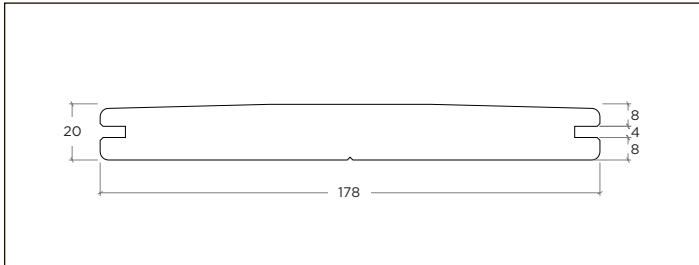

Standard Groove / Flat

BO-DTHT370/ BO-DTHT371/ BO-DTHT371-01
(1850 x 137 x 30 mm)

V-Groove / Flat

BO-DTC181GV-01
(1850 x 137 x 18 mm)

V-Groove / Brushed

BO-DTHT191GV-R/ BO-DTHT191GV-R-01
(1850 x 155 x 20 mm)

V-Groove / Brushed

BO-DTHT231GV-R/ BO-DTHT231GV-R-01
(1850 x 208 x 20 mm)

MOSO® Bamboo Outdoor Profile drawings

Outdoor Decking

Curved

BO-DTHT191G-C/ BO-DTHT191G-C-01/ BO-DTC191G-C

(1850 x 155 x 20 mm)

Curved / Brushed

BO-DTHT191G-C-R

(1850 x 155 x 20 mm)

Curved / Brushed

BO-DTHT211G-C-R

(1850 x 178 x 20 mm)

2 Non-slip lines

BO-DTHT171G-AS2/ BO-DTHT171G-01-AS2

(1850 x 137 x 20 mm)

Chevron

BO-DTHT163G-CHV/ BO-DTHT163G-CHV-01

(566 (703) x 137 x 20 mm)

Flat / Flat

BO-DTHT184 / BO-DTHT184-01 / BO-DTC184-01

(1850 x 137 x 18 mm)

MOSO® Bamboo Outdoor Profile drawings

Outdoor Cladding