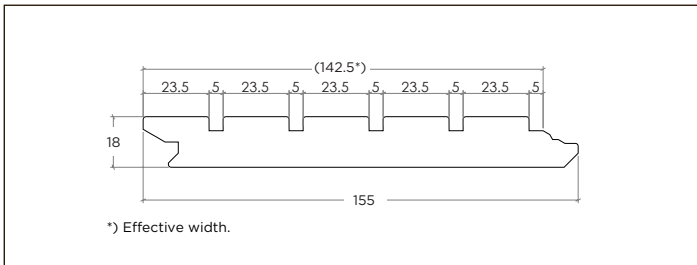

(1850 x 137 (124.5) x 18 mm)

MOSO® Bamboo Outdoor Profile drawings

Outdoor Cladding

Closed profile, Flat

BO-DTHT538

(1850 x 155 (142.5) x 18 mm)

Closed profile, Flat with false groove

BO-DTHT538-2

(1850 x 155 (142.5) x 18 mm)

Cinco Closed profile, Flat with false groove

BO-DTHT550

(1850 x 155 (142.5) x 18 mm)

Varibo profile, Flat

BO-DTHT187G

(1850 x 65 x 18 mm)

Varibo profile, Flat

BO-DTHT186G

(1850 x 100 x 18 mm)

Varibo profile, Flat

BO-DTHT185G

(1850 x 137 x 18 mm)

Varibo profile, Flat

BO-DTHT218G

(1850 x 178 x 18 mm)