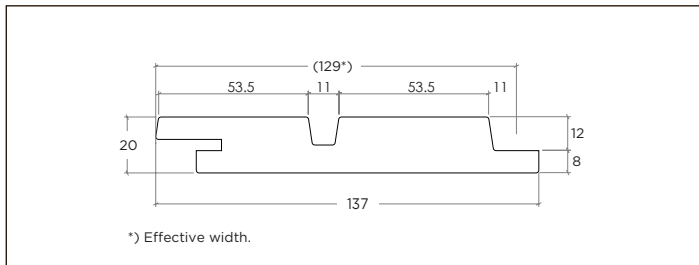

Single Rhombus profile, Flat

BO-DTHT520G-1

(1850 x 137 (129) x 20 mm)

Double Rhombus profile, Flat with 1 groove

BO-DTHT520G-2

(1850 x 137 (129) x 20 mm)

Triple Rhombus profile, Flat with two grooves

BO-DTHT520G