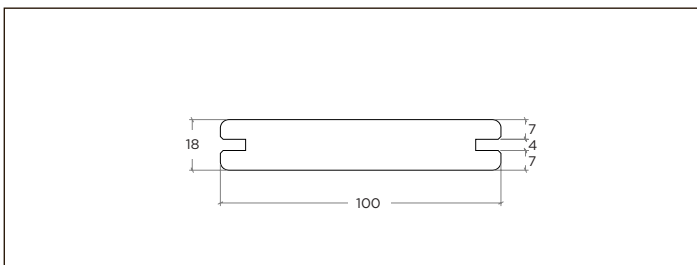

(1850 x 155 (142.5) x 18 mm)

Cinco Closed profile, Flat with false groove

BO-DTHT550

(1850 x 155 (142.5) x 18 mm)

Varibo profile, Flat

BO-DTHT187G

(1850 x 65 x 18 mm)

Varibo profile, Flat

BO-DTHT186G

(1850 x 100 x 18 mm)

Varibo profile, Flat

BO-DTHT185G

(1850 x 137 x 18 mm)

Varibo profile, Flat

BO-DTHT218G

(1850 x 178 x 18 mm)