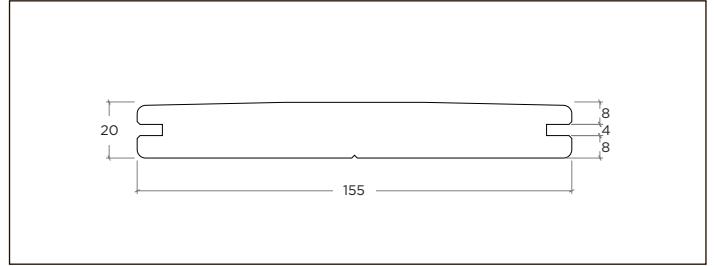

**BO-DTHT180G/ BO-DTHT181G/ BO-DTHT181G-01/
BO-DTC181G-01**
(1850 x 137 x 18 mm)

Standard Groove / Flat

BO-DTHT190G/ BO-DTHT191G/ BO-DTHT191G-01
(1850 x 155 x 20 mm)

Standard Groove / Flat

BO-DTHT210G/ BO-DTHT211G/ BO-DTHT211G-01
(1850 x 178 x 20 mm)

Standard Groove / Flat

BO-DTHT370/ BO-DTHT371/ BO-DTHT371-01
(1850 x 137 x 30 mm)

V-Groove / Flat

BO-DTC181GV-01
(1850 x 137 x 18 mm)

V-Groove / Brushed

BO-DTHT191GV-R/ BO-DTHT191GV-R-01
(1850 x 155 x 20 mm)

V-Groove / Brushed

BO-DTHT231GV-R/ BO-DTHT231GV-R-01
(1850 x 208 x 20 mm)

MOSO® Bamboo Outdoor Profile drawings

Outdoor Decking

Curved

BO-DTHT191G-C/ BO-DTHT191G-C-01/ BO-DTC191G-C

(1850 x 155 x 20 mm)

Curved / Brushed

BO-DTHT191G-C-R

(1850 x 155 x 20 mm)

Curved / Brushed

BO-DTHT211G-C-R

(1850 x 178 x 20 mm)

2 Non-slip lines

BO-DTHT171G-AS2/ BO-DTHT171G-01-AS2

(1850 x 137 x 20 mm)