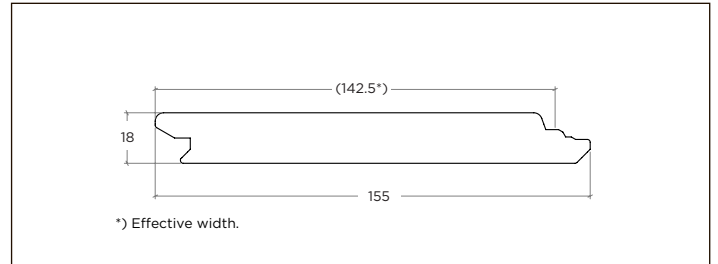

(1850 x 137 (124.5) x 18 mm)

MOSO® Bamboo Outdoor Profile drawings

Outdoor Cladding

Closed profile, Flat

BO-DTHT538

(1850 x 155 (142.5) x 18 mm)

Closed profile, Flat with false groove

BO-DTHT538-2

(1850 x 155 (142.5) x 18 mm)

Cinco Closed profile, Flat with false groove

BO-DTHT550

(1850 x 155 (142.5) x 18 mm)

Varibo profile, Flat

BO-DTHT187G

(1850 x 65 x 18 mm)

Varibo profile, Flat