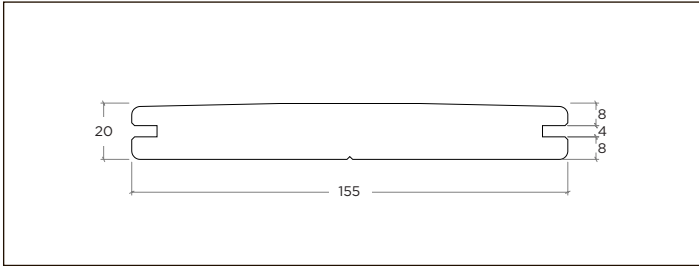

**BO-DTHT180G/ BO-DTHT181G/ BO-DTHT181G-01/
BO-DTC181G-01**
(1850 x 137 x 18 mm)

Standard Groove / Flat

BO-DTHT190G/ BO-DTHT191G/ BO-DTHT191G-01
(1850 x 155 x 20 mm)

Standard Groove / Flat

BO-DTHT210G/ BO-DTHT211G/ BO-DTHT211G-01
(1850 x 178 x 20 mm)

Standard Groove / Flat

BO-DTHT370/ BO-DTHT371/ BO-DTHT371-01
(1850 x 137 x 30 mm)

V-Groove / Flat

BO-DTC181GV-01
(1850 x 137 x 18 mm)

V-Groove / Brushed

BO-DTHT191GV-R/ BO-DTHT191GV-R-01
(1850 x 155 x 20 mm)

V-Groove / Brushed

BO-DTHT231GV-R/ BO-DTHT231GV-R-01
(1850 x 208 x 20 mm)

MOSO® Bamboo Outdoor Profile drawings

Outdoor Decking

Curved

BO-DTHT191G-C/ BO-DTHT191G-C-01/ BO-DTC191G-C

(1850 x 155 x 20 mm)

Curved / Brushed

BO-DTHT191G-C-R

(1850 x 155 x 20 mm)

Curved / Brushed

BO-DTHT211G-C-R

(1850 x 178 x 20 mm)

2 Non-slip lines

BO-DTHT171G-AS2/ BO-DTHT171G-01-AS2

(1850 x 137 x 20 mm)