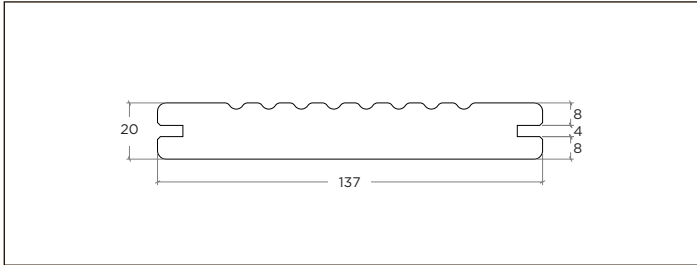

MOSO® Bamboo Outdoor Profile drawings

Outdoor Decking

Standard Groove / Flat

**BO-DTHT170G/ BO-DTHT171G/ BO-DTHT171G-01/
BO-DTHT171G-02/ BO-DTC171G/ BO-DTC171G-01**
(1850 x 137 x 20 mm)

Standard Groove / Flat

**BO-DTHT180G/ BO-DTHT181G/ BO-DTHT181G-01/
BO-DTC181G-01**
(1850 x 137 x 18 mm)

Standard Groove / Flat

BO-DTHT190G/ BO-DTHT191G/ BO-DTHT191G-01
(1850 x 155 x 20 mm)

Standard Groove / Flat

BO-DTHT210G/ BO-DTHT211G/ BO-DTHT211G-01
(1850 x 178 x 20 mm)

Standard Groove / Flat

BO-DTHT370/ BO-DTHT371/ BO-DTHT371-01
(1850 x 137 x 30 mm)

V-Groove / Flat

BO-DTC181GV-01
(1850 x 137 x 18 mm)

V-Groove / Brushed

BO-DTHT191GV-R/ BO-DTHT191GV-R-01
(1850 x 155 x 20 mm)

(1850 x 155 (142.5) x 18 mm)

Cinco Closed profile, Flat with false groove

BO-DTHT550

(1850 x 155 (142.5) x 18 mm)

Varibo profile, Flat

BO-DTHT187G

(1850 x 65 x 18 mm)

Varibo profile, Flat