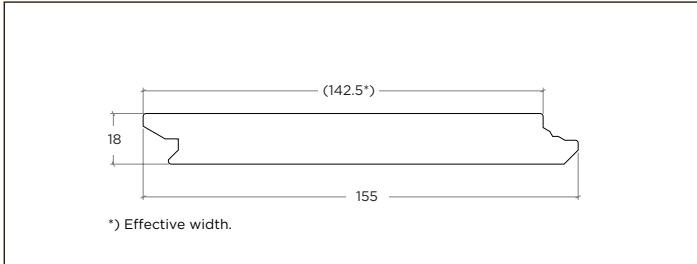

(1850 x 137 (124.5) x 18 mm)

MOSO® Bamboo Outdoor Profile drawings

Outdoor Cladding

Closed profile, Flat

BO-DTHT538

(1850 x 155 (142.5) x 18 mm)

Closed profile, Flat with false groove

BO-DTHT538-2

(1850 x 155 (142.5) x 18 mm)

Cinco Closed profile, Flat with false groove

BO-DTHT550

(1850 x 155 (142.5) x 18 mm)

Varibo profile, Flat

BO-DTHT187G

(1850 x 65 x 18 mm)

Varibo profile, Flat