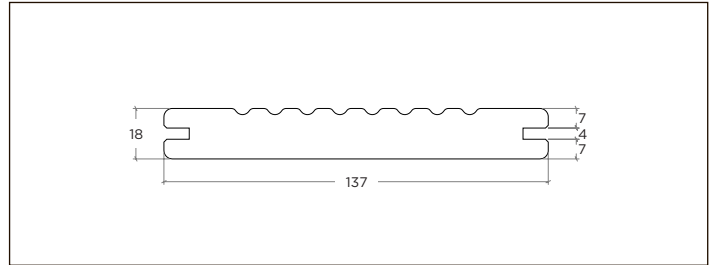

MOSO® Bamboo Outdoor Profile drawings

Outdoor Decking

Standard Groove / Flat

**BO-DTHT170G/ BO-DTHT171G/ BO-DTHT171G-01/
BO-DTHT171G-02/ BO-DTC171G/ BO-DTC171G-01**
(1850 x 137 x 20 mm)

Standard Groove / Flat

**BO-DTHT180G/ BO-DTHT181G/ BO-DTHT181G-01/
BO-DTC181G-01**
(1850 x 137 x 18 mm)

Standard Groove / Flat

BO-DTHT190G/ BO-DTHT191G/ BO-DTHT191G-01
(1850 x 155 x 20 mm)

Standard Groove / Flat

BO-DTHT210G/ BO-DTHT211G/ BO-DTHT211G-01
(1850 x 178 x 20 mm)

Standard Groove / Flat

BO-DTHT370/ BO-DTHT371/ BO-DTHT371-01
(1850 x 137 x 30 mm)

V-Groove / Flat

BO-DTC181GV-01
(1850 x 137 x 18 mm)

V-Groove / Brushed

BO-DTHT191GV-R/ BO-DTHT191GV-R-01
(1850 x 155 x 20 mm)

BO-DTHT191G-C-R

(1850 x 155 x 20 mm)

Curved / Brushed

BO-DTHT211G-C-R

(1850 x 178 x 20 mm)

2 Non-slip lines

BO-DTHT171G-AS2/ BO-DTHT171G-01-AS2

(1850 x 137 x 20 mm)