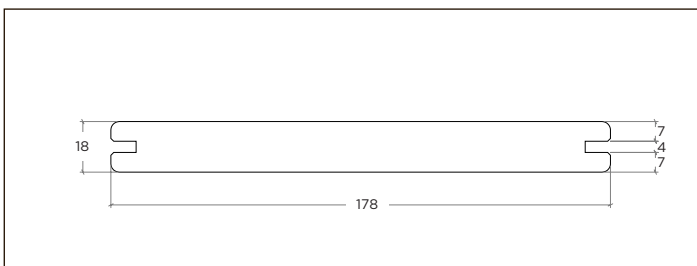

(1850 x 155 (142.5) x 18 mm)

Cinco Closed profile, Flat with false groove

BO-DTHT550

(1850 x 155 (142.5) x 18 mm)

Varibo profile, Flat

BO-DTHT187G

(1850 x 65 x 18 mm)

Varibo profile, Flat

BO-DTHT186G

(1850 x 100 x 18 mm)

Varibo profile, Flat

BO-DTHT185G

(1850 x 137 x 18 mm)

Varibo profile, Flat

BO-DTHT218G

(1850 x 178 x 18 mm)

Varibo profile, Flat

BO-DTHT387G

(1850 x 65 x 30 mm)

MOSO® Bamboo Outdoor Profile drawings

Outdoor Cladding

Varibo profile, Flat

BO-DTHT386G

(1850 x 100 x 30 mm)

Single Rhombus profile, Flat

BO-DTHT520G-1

(1850 x 137 (129) x 20 mm)

Double Rhombus profile, Flat with 1 groove

BO-DTHT520G-2

(1850 x 137 (129) x 20 mm)

Triple Rhombus profile, Flat with two grooves

BO-DTHT520G