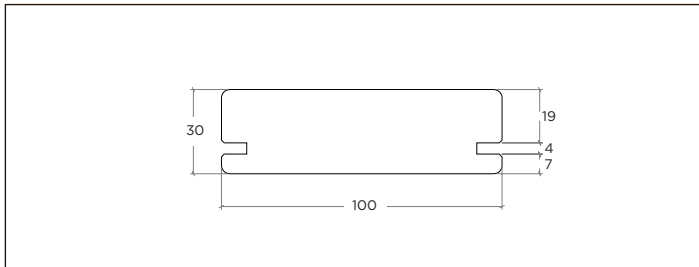

BO-DTHT186G

(1850 x 100 x 18 mm)

Varibo profile, Flat

BO-DTHT185G

(1850 x 137 x 18 mm)

Varibo profile, Flat

BO-DTHT218G

(1850 x 178 x 18 mm)

Varibo profile, Flat

BO-DTHT387G

(1850 x 65 x 30 mm)

MOSO® Bamboo Outdoor Profile drawings

Outdoor Cladding

Varibo profile, Flat

BO-DTHT386G

(1850 x 100 x 30 mm)

Single Rhombus profile, Flat

BO-DTHT520G-1

(1850 x 137 (129) x 20 mm)

Double Rhombus profile, Flat with 1 groove

BO-DTHT520G-2

(1850 x 137 (129) x 20 mm)

Triple Rhombus profile, Flat with two grooves

BO-DTHT520G